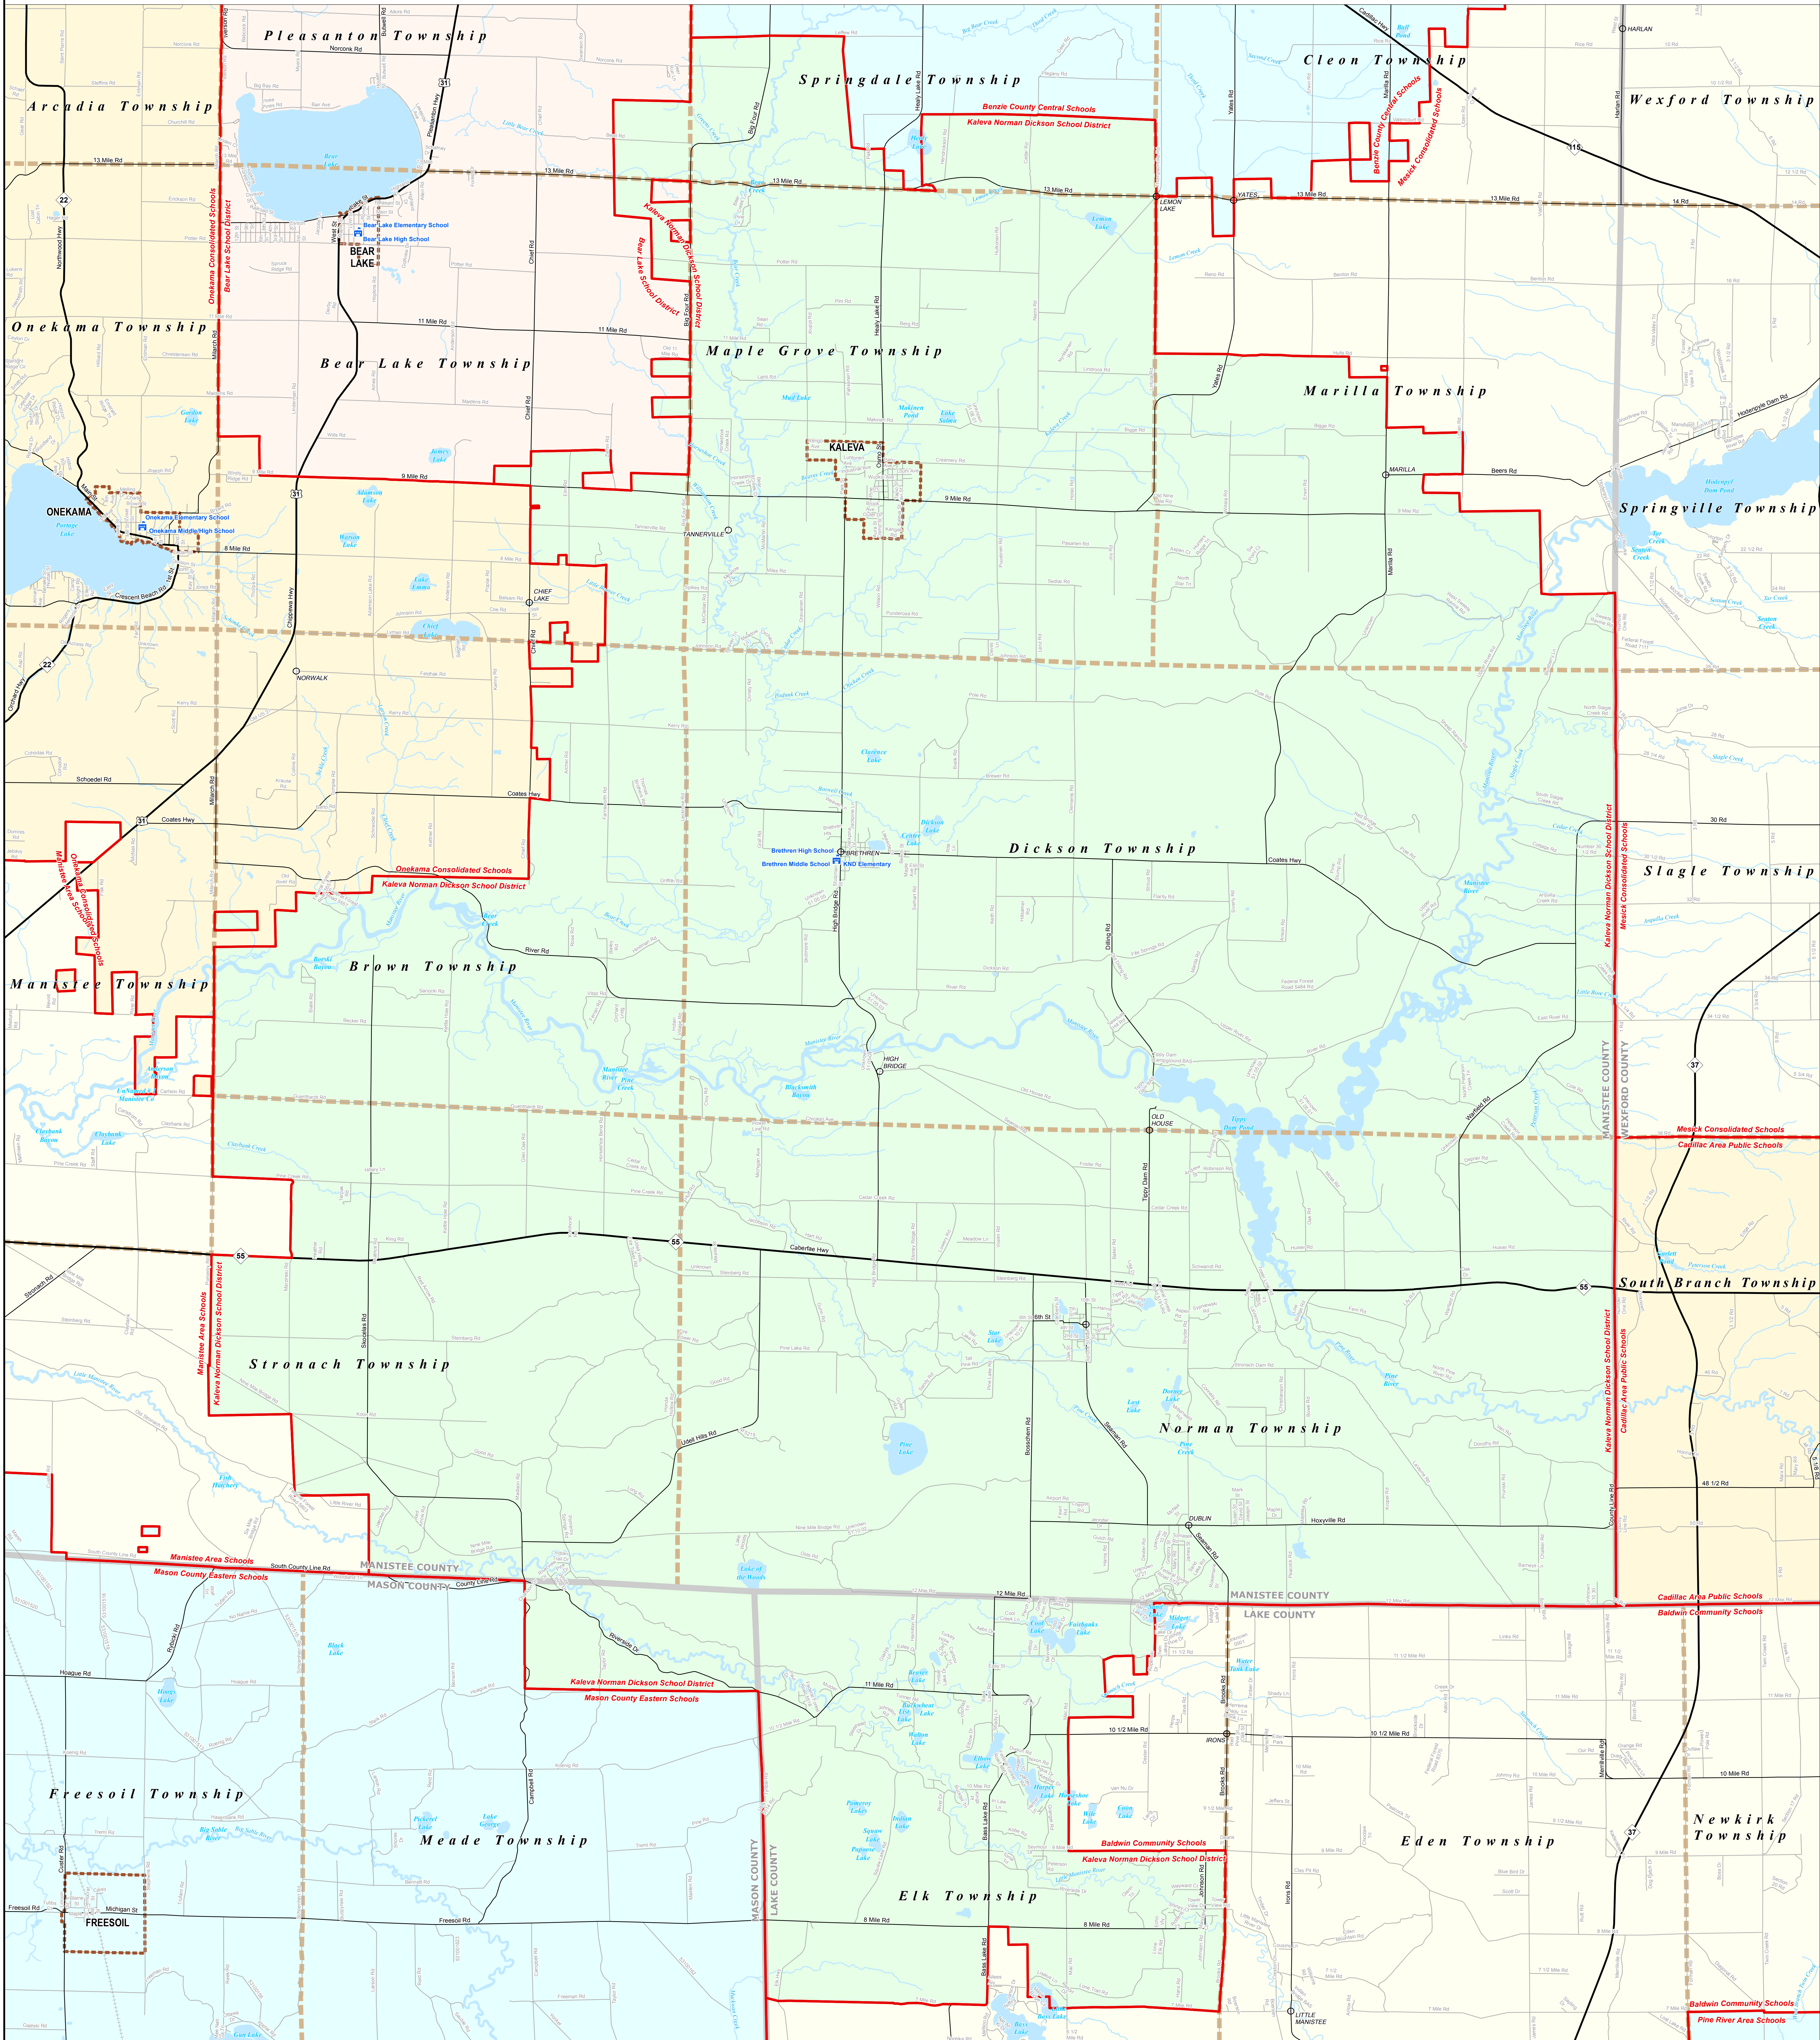

KALEVA NORMAN DICKSON SCHOOL DISTRICT

Manistee ISD

0 0.25 0.5 1 Miles

*Note: Non K-12 School Districts identified with Asterisk (*) in Name

11/14/13

Legend	
School District	Unincorporated Place
County	Railroad
City	Water Feature
Township	River, Stream, or Drain
Village	Freeway
Census Designated Place	Highway
	Primary Road
	Local Road

Source: Michigan Geographic Framework, v13a